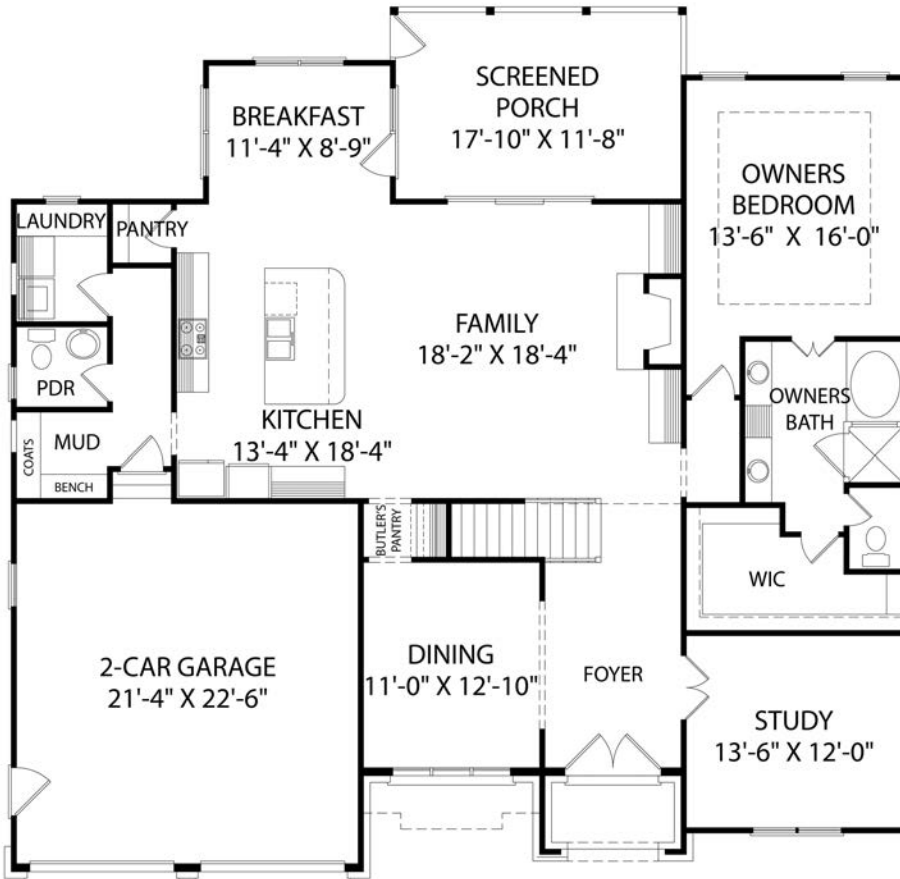

Upton & Co., Homesite 25

4 BR | 3.5 BA | 3,655 SF

101 EDGEFIELD STREET, PITTSBORO, NC 27312

919-278-7687 | 235 COTTAGE WAY, PITTSBORO NC 27312 | VINEYARDSATCP.COM

FIRST FLOOR

SECOND FLOOR