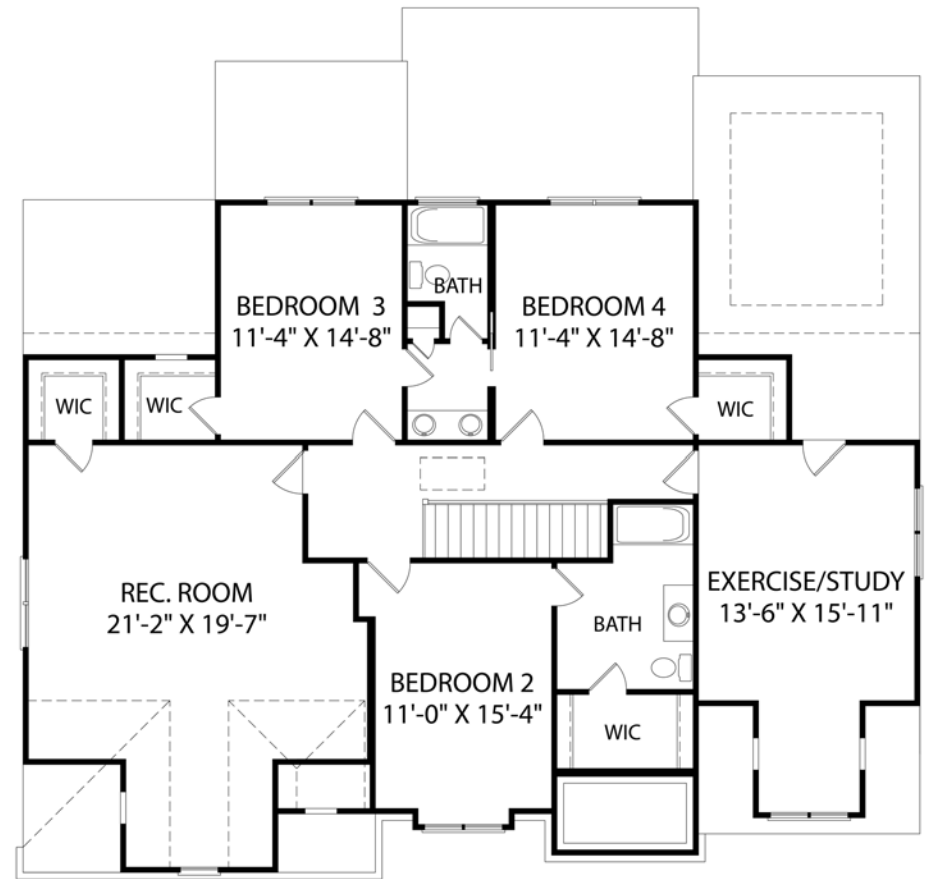

Upton & Co., Homesite 25

4 BR | 3.5 BA | 3,655 SF

101 EDGEFIELD STREET, PITTSBORO, NC 27312

919-278-7687 | 235 COTTAGE WAY, PITTSBORO NC 27312 | VINEYARDSATCP.COM

FIRST FLOOR

SECOND FLOOR