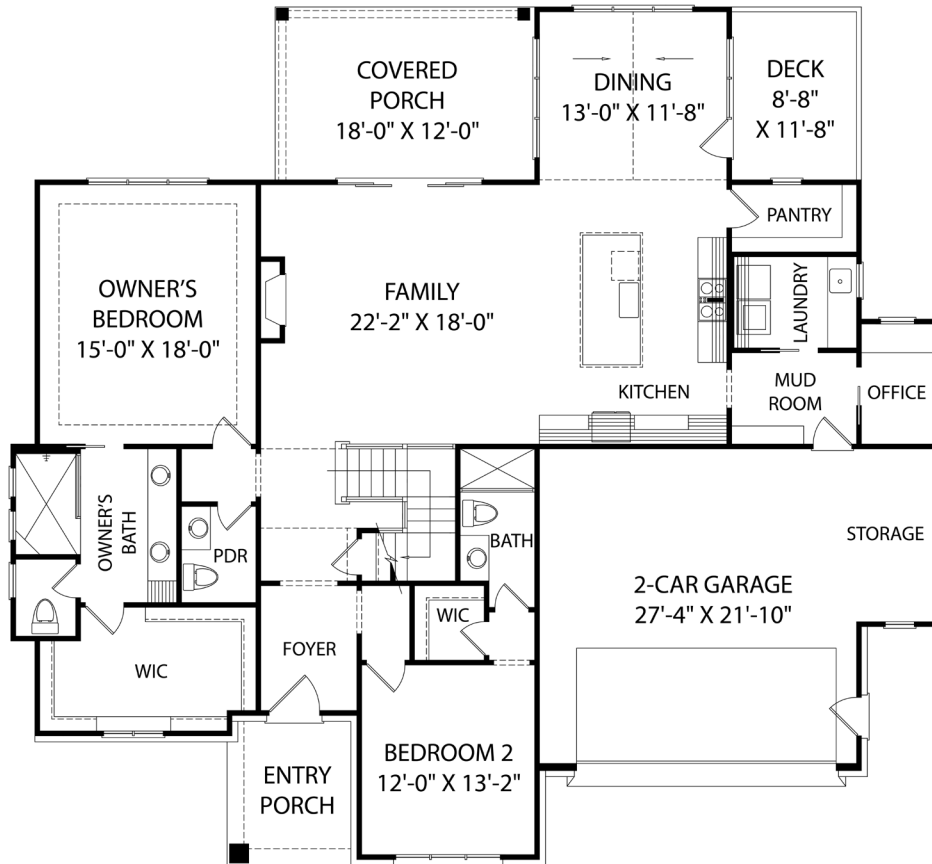

Walker DesignBuild, Homesite 9

4 BR | 4.5 BA | 3,187 SF

123 COTTAGE WAY, PITTSBORO, NC 27312

919-278-7687 | 235 COTTAGE WAY, PITTSBORO NC 27312 | VINEYARDSATCP.COM

FIRST FLOOR

SECOND FLOOR