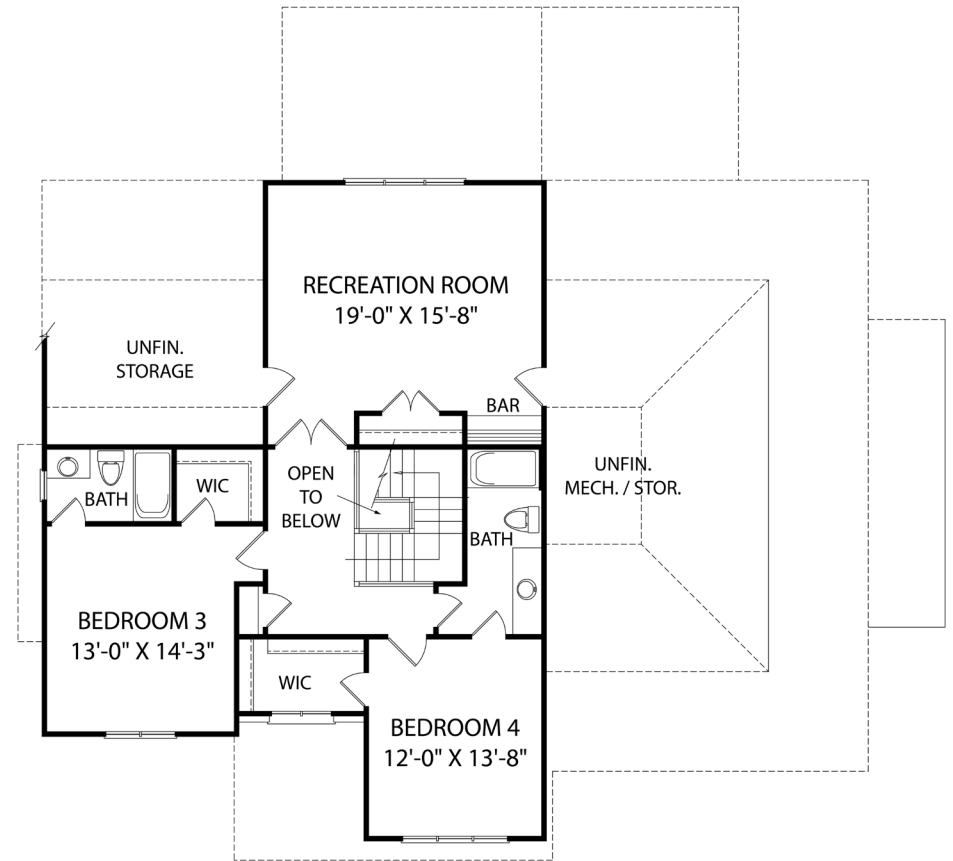

Walker DesignBuild, Homesite 9

4 BR | 4.5 BA | 3,187 SF

123 COTTAGE WAY, PITTSBORO, NC 27312

919-278-7687 | 235 COTTAGE WAY, PITTSBORO NC 27312 | VINEYARDSATCP.COM

FIRST FLOOR

SECOND FLOOR