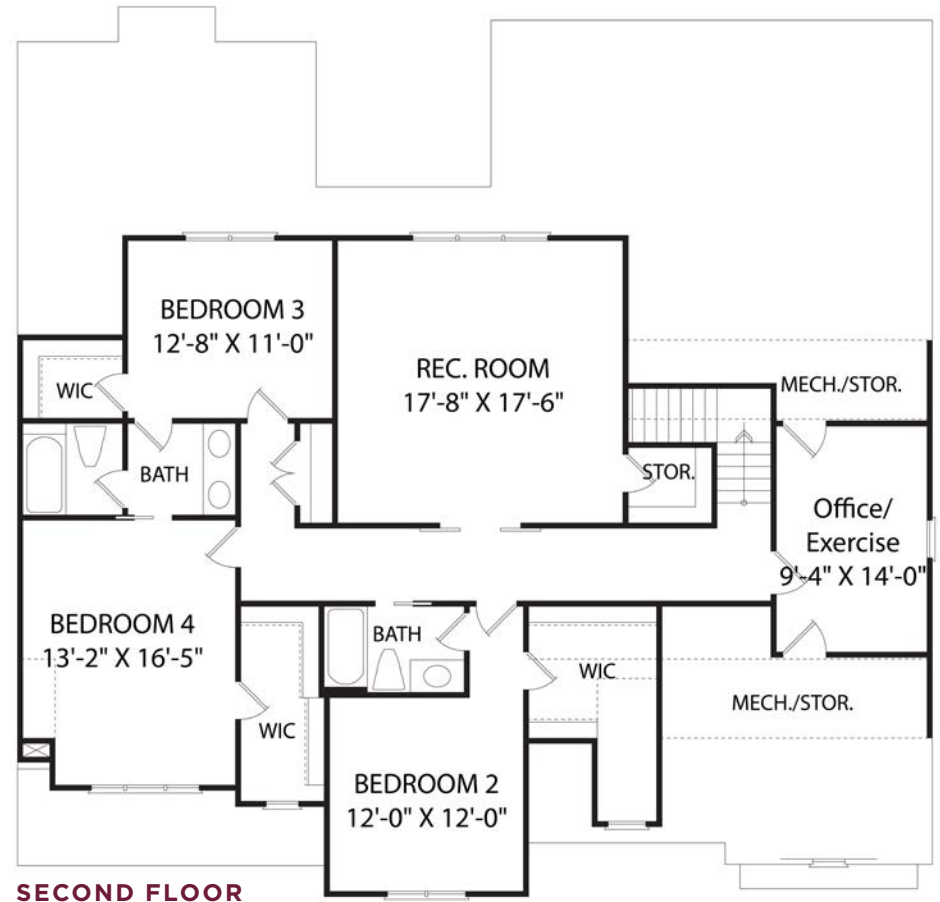

Upton & Co., Homesite 2

4 BR | 3.5 BA | 3,501 SF

919-278-7687 | 235 COTTAGE WAY, PITTSBORO NC 27312 | VINEYARDSATCP.COM

FIRST FLOOR

SECOND FLOOR