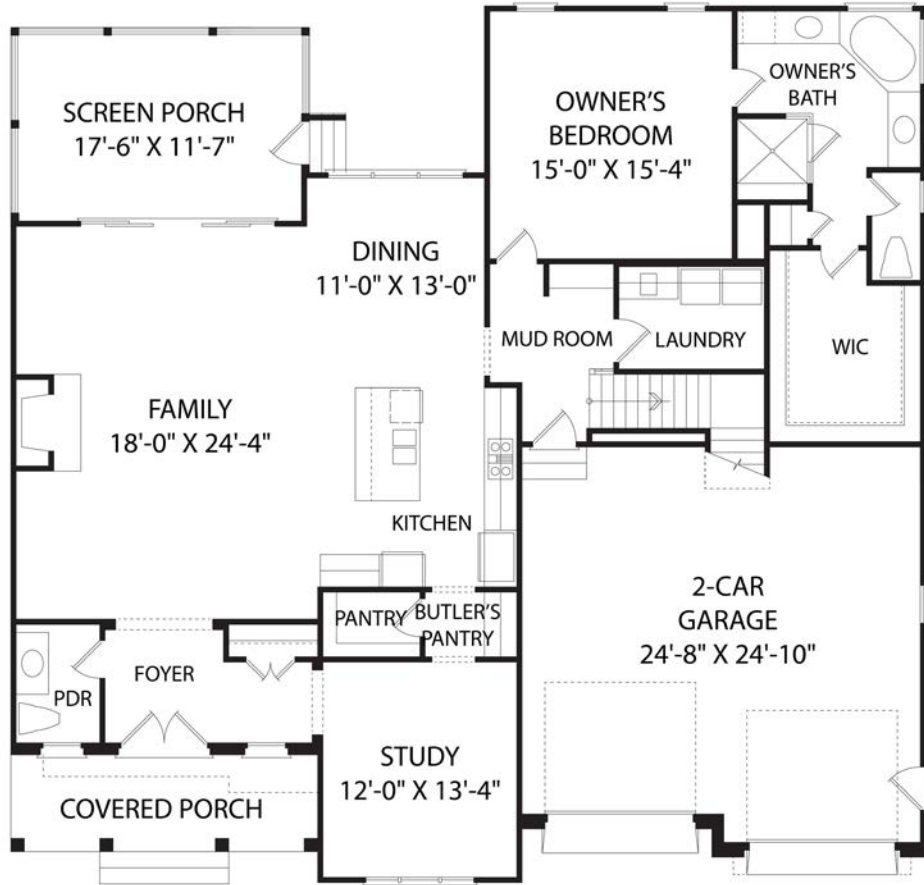

Upton & Co., Homesite 2

4 BR | 3.5 BA | 3,501 SF

919-278-7687 | 235 COTTAGE WAY, PITTSBORO NC 27312 | VINEYARDSATCP.COM

FIRST FLOOR

SECOND FLOOR