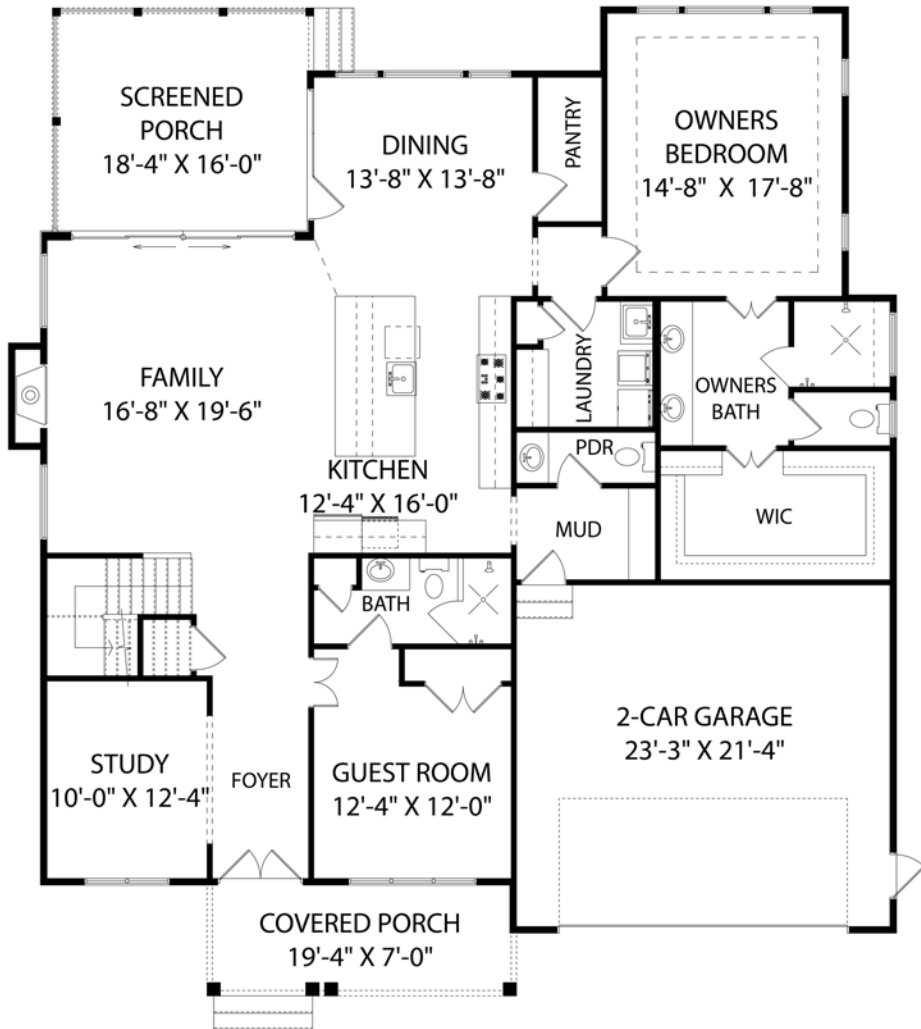

Upright Builders, Homesite 5

4 BR | 4.5 BA | 3,408 SF

919-278-7687 | 235 COTTAGE WAY, PITTSBORO NC 27312 | VINEYARDSATCP.COM

FIRST FLOOR

SECOND FLOOR