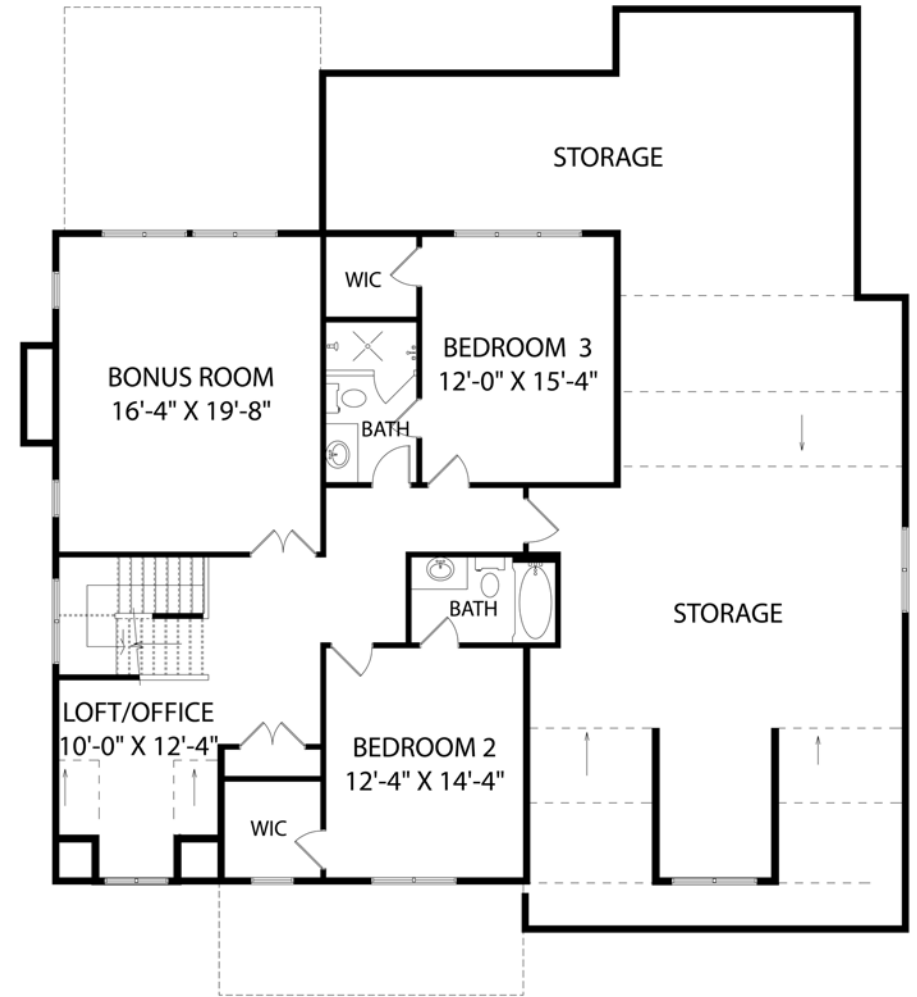

Upright Builders, Homesite 5

4 BR | 4.5 BA | 3,408 SF

919-278-7687 | 235 COTTAGE WAY, PITTSBORO NC 27312 | VINEYARDSATCP.COM

FIRST FLOOR

SECOND FLOOR