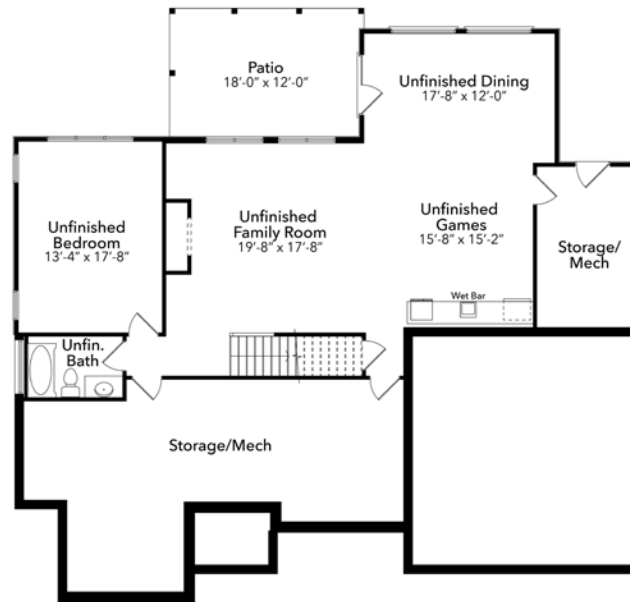

Upright Builders, Homesite 15

4 BR | 4.5 BA | 3,421 SF

919-278-7687 | 235 COTTAGE WAY, PITTSBORO NC 27312 | VINEYARDSATCP.COM

FIRST FLOOR

SECOND FLOOR

BASEMENT