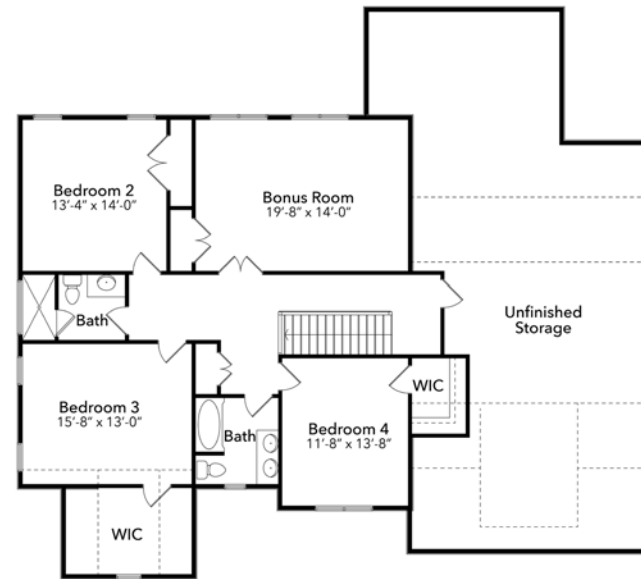

Upright Builders, Homesite 15

4 BR | 4.5 BA | 3,421 SF

919-278-7687 | 235 COTTAGE WAY, PITTSBORO NC 27312 | VINEYARDSATCP.COM

FIRST FLOOR

SECOND FLOOR

BASEMENT