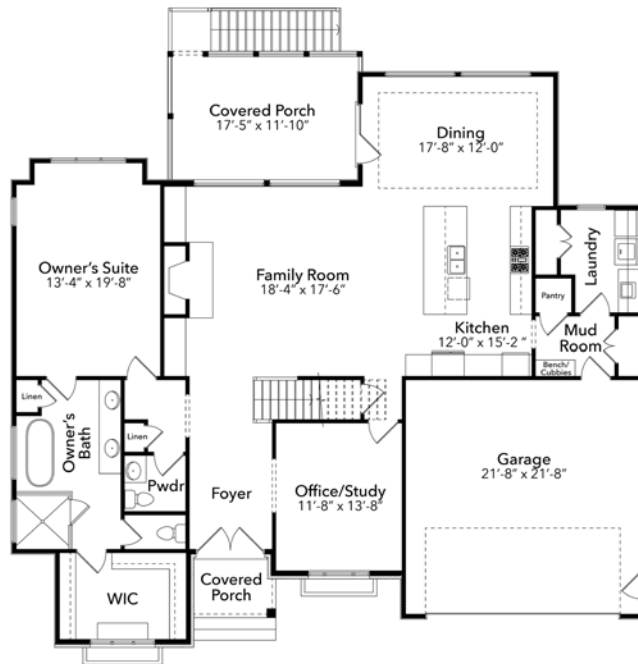

Upright Builders, Homesite 15

4 BR | 4.5 BA | 3,421 SF

919-278-7687 | 235 COTTAGE WAY, PITTSBORO NC 27312 | VINEYARDSATCP.COM

FIRST FLOOR

SECOND FLOOR

BASEMENT